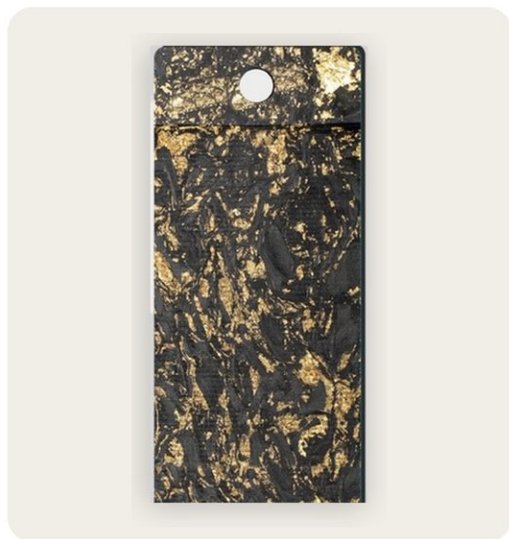

Forged carbon fiber color swatch

Premium lookbook card

RINGENTLE · LOOKBOOK SWATCH

#1155

Stardust Silver

Forged carbon fiber color swatch

Premium lookbook card

RINGENTLE · LOOKBOOK SWATCH

#1157

Shattered Mirror

Forged carbon fiber color swatch

Premium lookbook card

RINGENTLE · LOOKBOOK SWATCH

#1142

Molten Gold

Forged carbon fiber color swatch

Premium lookbook card

RINGENTLE · LOOKBOOK SWATCH

#1188

Fractured Gold

Forged carbon fiber color swatch

Premium lookbook card

RINGENTLE · LOOKBOOK SWATCH

#1141

Deep Forge

Forged carbon fiber color swatch

Premium lookbook card

RINGENTLE · LOOKBOOK SWATCH

#1151

Oxidized Copper

Forged carbon fiber color swatch

Premium lookbook card