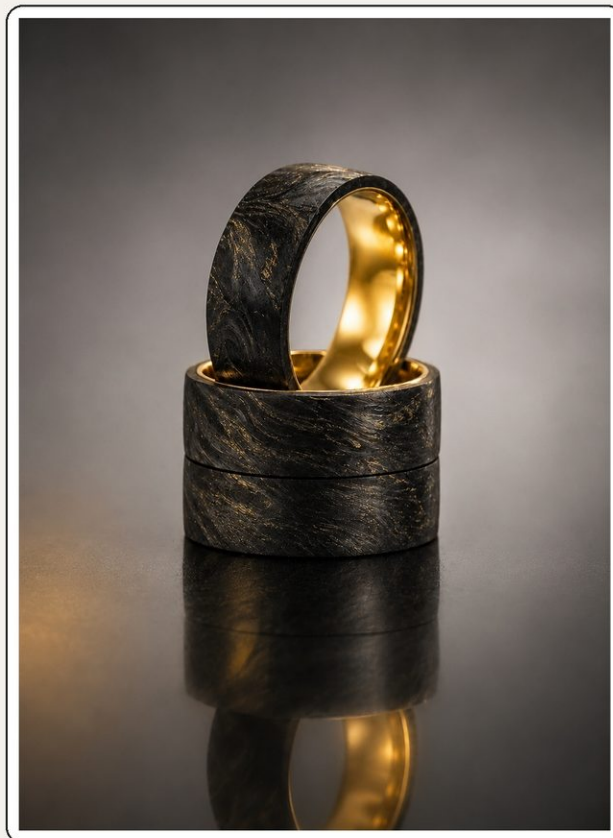

Ringentle

RINGENTLE

Ready to Develop Your Next Color Direction?

We support OEM / ODM development for forged carbon fiber jewelry.
From color effect selection to finished jewelry production.

CONTACT

Website: www.ringentle.com

Email: info@ringentle.com | kammy@ringentle.com

WhatsApp / Tel: +86 139 2467 0506

Company: Cider Creation Co., Ltd.

Colored Forged Carbon Fiber Jewelry · Rings · Pendants · Bracelets · Custom Components

Thank you for reviewing the collection.