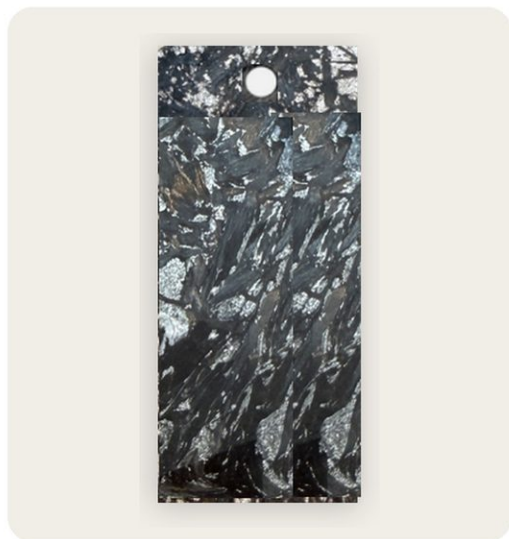

RINGENTLE · LOOKBOOK SWATCH

#1143

Void Onyx

Forged carbon fiber color swatch

Premium lookbook card

RINGENTLE · LOOKBOOK SWATCH

#1159

Gunmetal Mist

Forged carbon fiber color swatch

Premium lookbook card

RINGENTLE · LOOKBOOK SWATCH

#1155

Stardust Silver

Forged carbon fiber color swatch

Premium lookbook card

RINGENTLE · LOOKBOOK SWATCH

#1157

Shattered Mirror

Forged carbon fiber color swatch

Premium lookbook card

RINGENTLE · LOOKBOOK SWATCH

#1142

Molten Gold

Forged carbon fiber color swatch

Premium lookbook card

RINGENTLE · LOOKBOOK SWATCH

#1188

Fractured Gold

Forged carbon fiber color swatch

Premium lookbook card

RINGENTLE · LOOKBOOK SWATCH

#1141